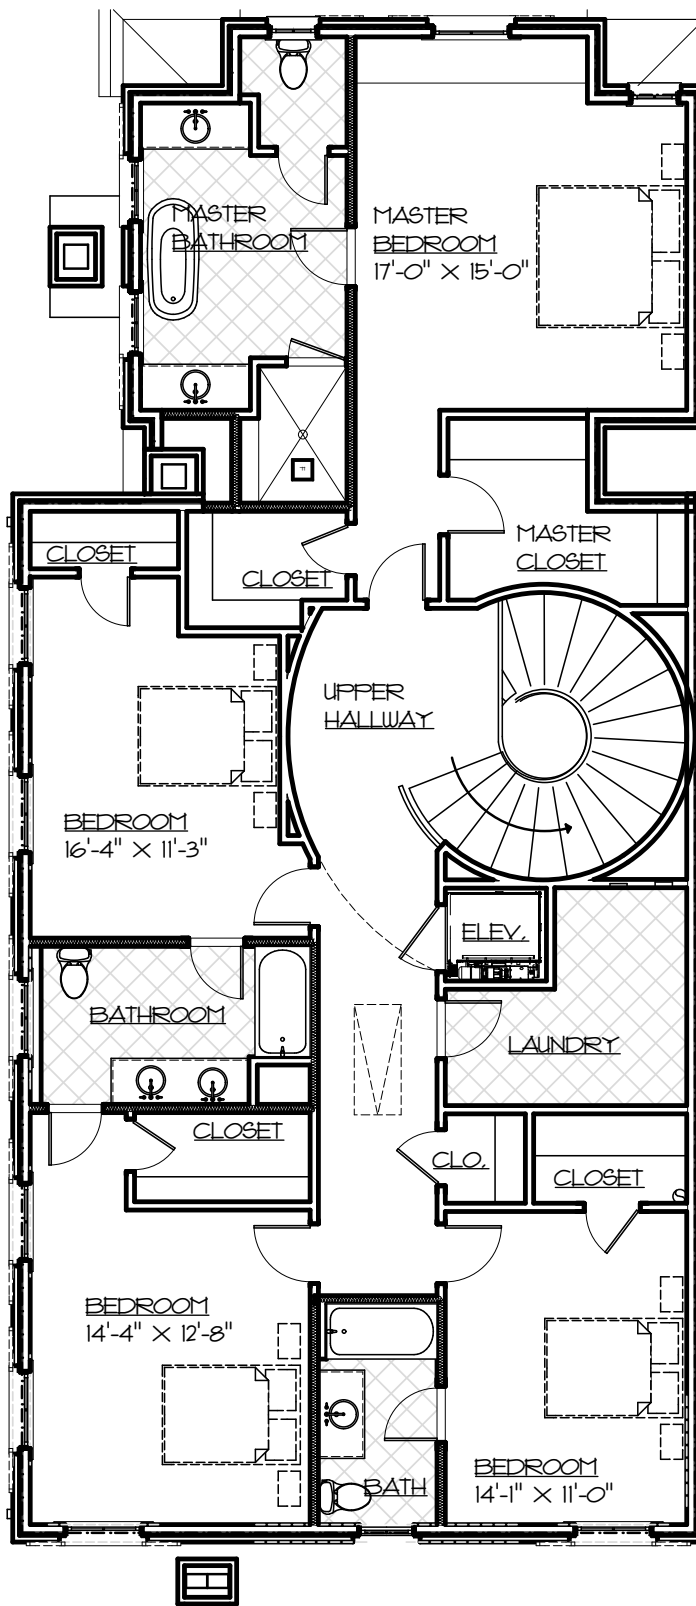

FIRST FLOOR PLAN

1,469 SQUARE FEET

NOT TO SCALE

**UNIT 'A' & 'F' (REV.)**

3,486 TOTAL HEATED SQUARE FEET

**KENWOOD**

COTTAGE PLACE IN EASTOVER

SECOND FLOOR PLAN

2,017 SQUARE FEET

NOT TO SCALE

**UNIT 'A' & 'F' (REV.)**

3,486 TOTAL HEATED SQUARE FEET

**KENWOOD**

COTTAGE PLACE IN EASTOVER

ALL IMAGES ARE SCHEMATIC. DESIGN AND MATERIALS ARE SUBJECT TO MODIFICATION. ALL FURNISHINGS ARE SUGGESTED AND NOT INCLUDED. ALL DIMENSIONS ARE APPROXIMATE. ALL SQUARE FOOTAGES SHOULD BE VERIFIED BY APPRAISAL.