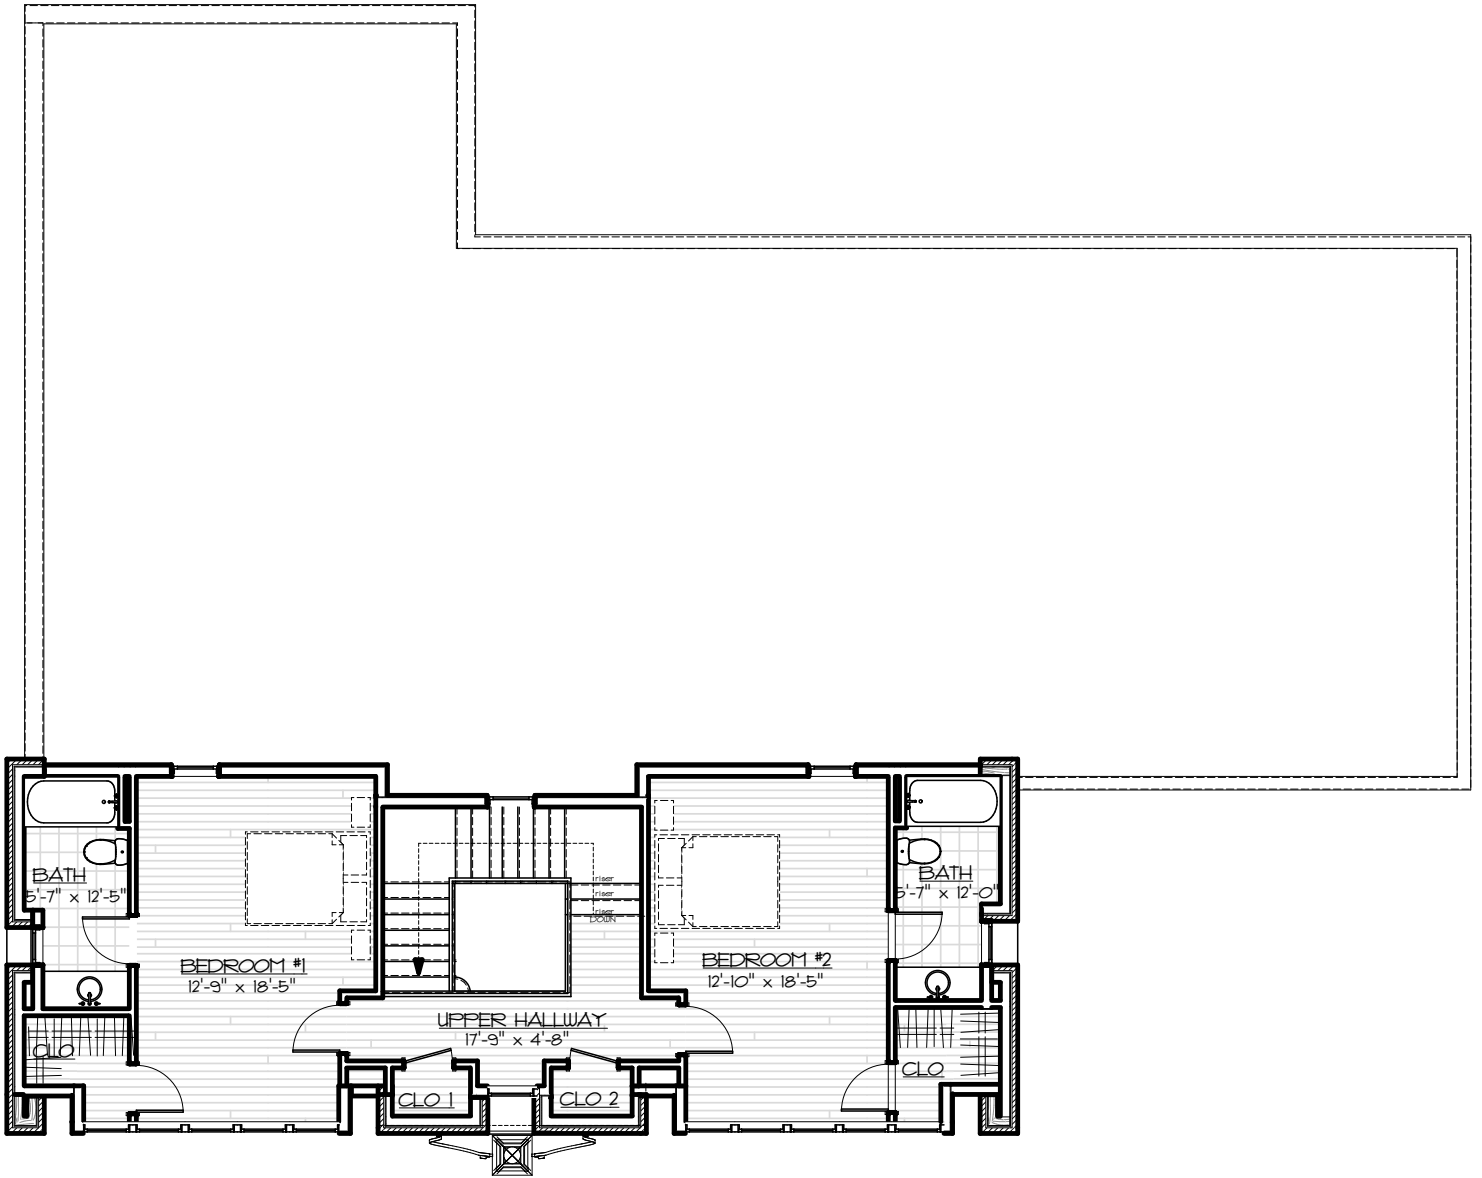

3 BEDROOM - LOT 5

3,923 Total Heated Square Feet

K E N W O O D

SHARON LANE

HM PROPERTIES
REAL ESTATE

a JIM GROSS COMPANY development

First Floor Plan
2,902 Square Feet
not to scale

3 BEDROOM-LOT 5

KENWOOD

SHARON LANE

All images are schematic. Design and materials are subject to modification. All furnishings are suggested and not included. All dimensions are approximate. All square footages should be verified by appraisal.

Second Floor Plan
 1,021 Square Feet
 not to scale

3 BEDROOM-LOT 5

K E N W O O D
 SHARON LANE

All images are schematic. Design and materials are subject to modification. All furnishings are suggested and not included. All dimensions are approximate. All square footages should be verified by appraisal.